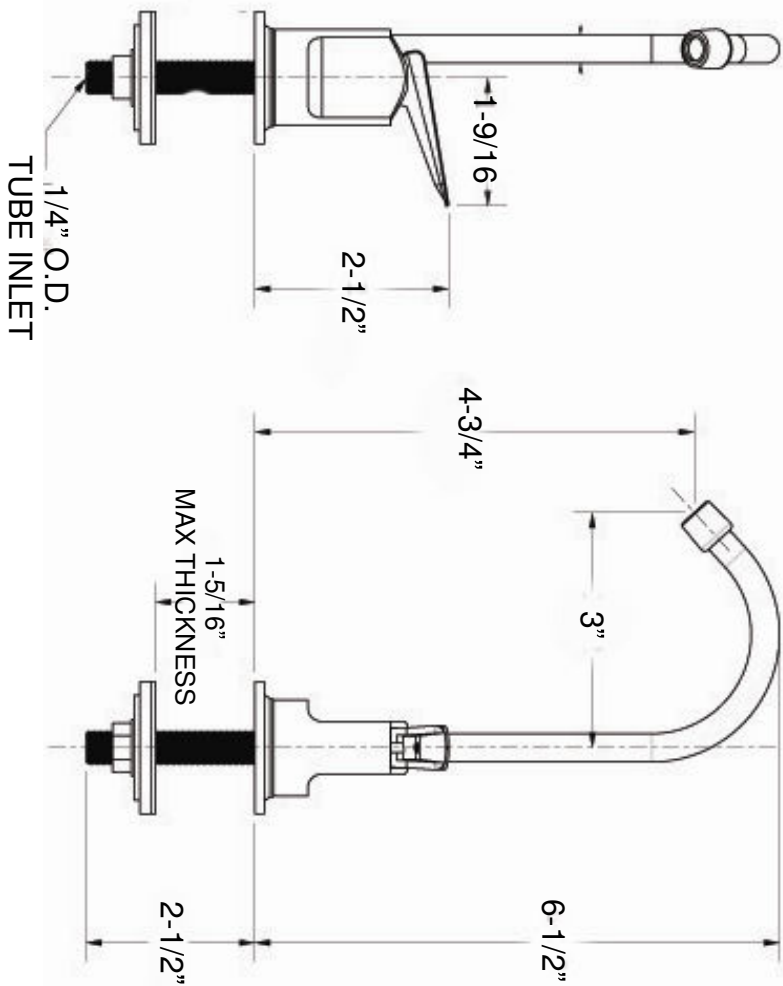

TBD

TRIM BY DESIGN

Premium Design of Trim and Accessories
for the Kitchen and Bath

TBD120C WATER DISPENSER

TRIM BY DESIGN, INC.

1026 S. GERHART AVE

COMMERCE, CA 90022

TBD120C WATER DISPENSER

MADE OF LEAD FREE BRASS

MAXIMUM WORKING PRESSURE 125 P.S.I.

FOR COLD WATER USE ONLY