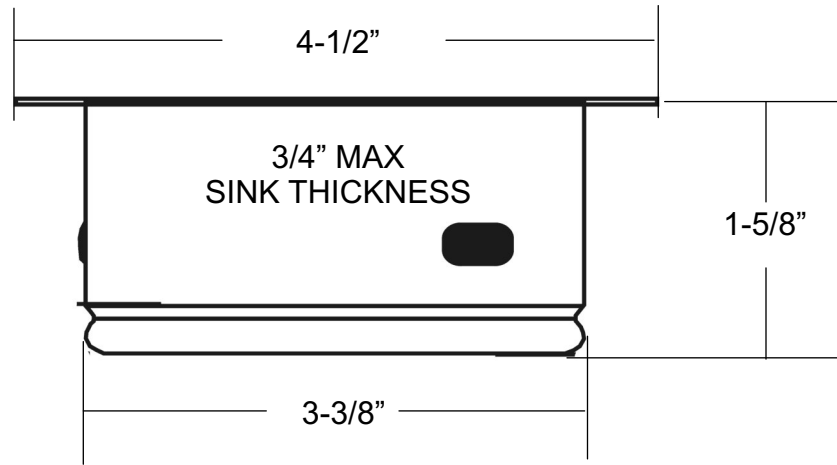

Premium Design of Trim and Accessories
for the Kitchen and Bath

TBD145 GARBAGE DISPOSER FLANGE & STOPPER KIT FITS WASTE KING 3 BOLT MODELS

TRIM BY DESIGN, INC.
1026 S. GERHART AVE
COMMERCE, CA 90022

TBD145 GARBAGE DISPOSER FLANGE & STOPPER KIT
FITS 3 BOLT WASTE KING MODELS
MADE OF BRASS