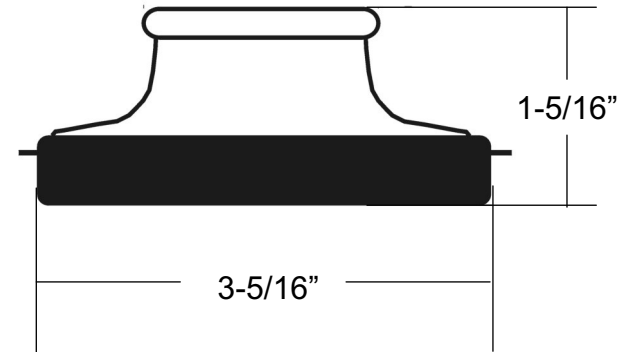

Premium Design of Trim and Accessories
for the Kitchen and Bath

TBD145 GARBAGE DISPOSER FLANGE & STOPPER KIT FITS WASTE KING 3 BOLT MODELS

TRIM BY DESIGN, INC.
1026 S. GERHART AVE
COMMERCE, CA 90022

TBD145 GARBAGE DISPOSER FLANGE & STOPPER KIT
FITS 3 BOLT WASTE KING MODELS
MADE OF BRASS